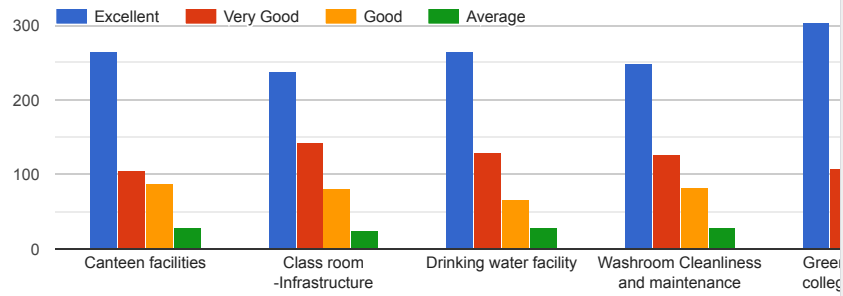

8) Atmosphere in the Institute is assuring.

 Copy

488 responses

9) Institute responds timely to your grievances to your satisfaction

 Copy

488 responses

10) Amenities and Assistance provided at the college Sports ground

Copy

11) Are you satisfied with the equipment, amenities, and assistance available and provided for your practice and training sessions for these activities?

Copy

488 responses

12) Are you satisfied with the amenities, and assistance available at the college for Extra curricular activities?