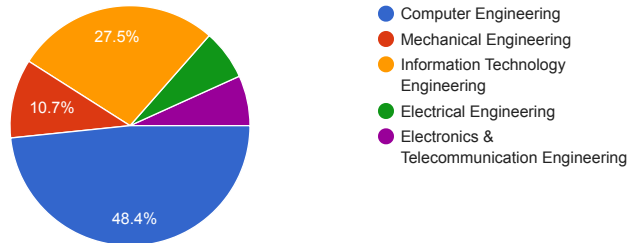

Alumni Feedback on the Academic Performance and Ambience of the Institution

488 responses

[Publish analytics](#)

Academic Year (select 2022-23)

Copy

488 responses

Branch

Copy

488 responses

1) Was mentor mentee scheme was effective?

Copy

488 responses

2) Are you engaged in the various activities run by the institute and department?

Copy

488 responses

3) Are you engaged in the knowledge transfer activities like invited talk guest lecture, etc. for your junior students?