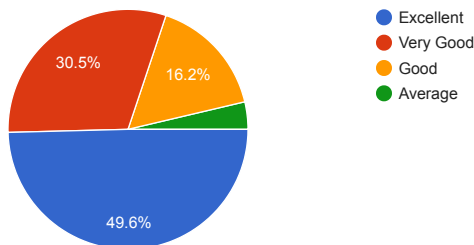

5) Overall ambience of the Institute is conducive for effective learning

Copy

488 responses