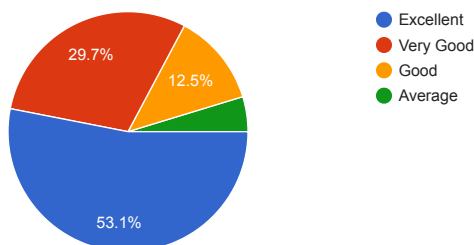

4) Are you interested in providing internship / industrial training to the students as per the need?

Copy

488 responses