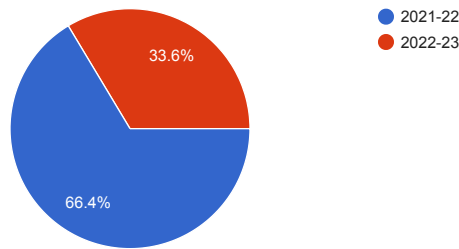

Alumni Feedback on the Academic Performance and Ambience of the Institution

488 responses

[Publish analytics](#)

Academic Year (select 2022-23)

Copy

488 responses

Branch

Copy

488 responses

1) Was mentor mentee scheme was effective?

Copy

488 responses

2) Are you engaged in the various activities run by the institute and department?

Copy

488 responses

3) Are you engaged in the knowledge transfer activities like invited talk guest lecture, etc. for your junior students?