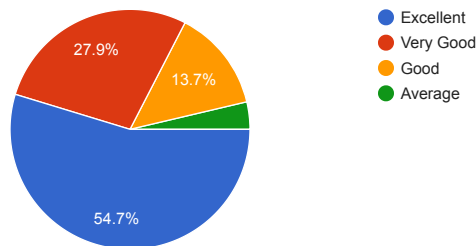

Alumni Feedback on the Academic Performance and Ambience of the Institution

488 responses

[Publish analytics](#)

Academic Year (select 2022-23)

Copy

488 responses

Branch

Copy

488 responses

1) Was mentor mentee scheme was effective?

Copy

488 responses

2) Are you engaged in the various activities run by the institute and department?

Copy

488 responses

3) Are you engaged in the knowledge transfer activities like invited talk guest lecture, etc. for your junior students?