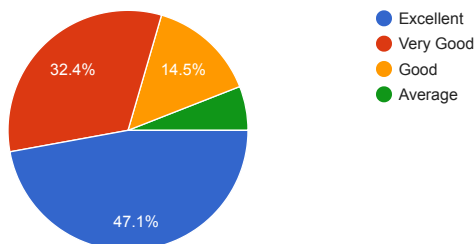

488 responses

1) Was mentor mentee scheme was effective?

Copy

488 responses

2) Are you engaged in the various activities run by the institute and department?

Copy

488 responses

3) Are you engaged in the knowledge transfer activities like invited talk guest lecture, etc. for your junior students?