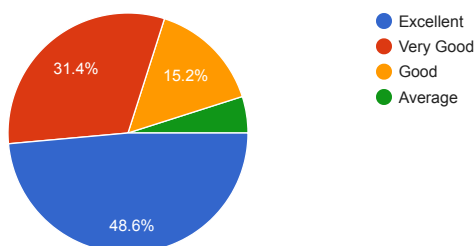

3) Are you engaged in the knowledge transfer activities like invited talk guest lecture, etc. for your junior students?

Copy

488 responses