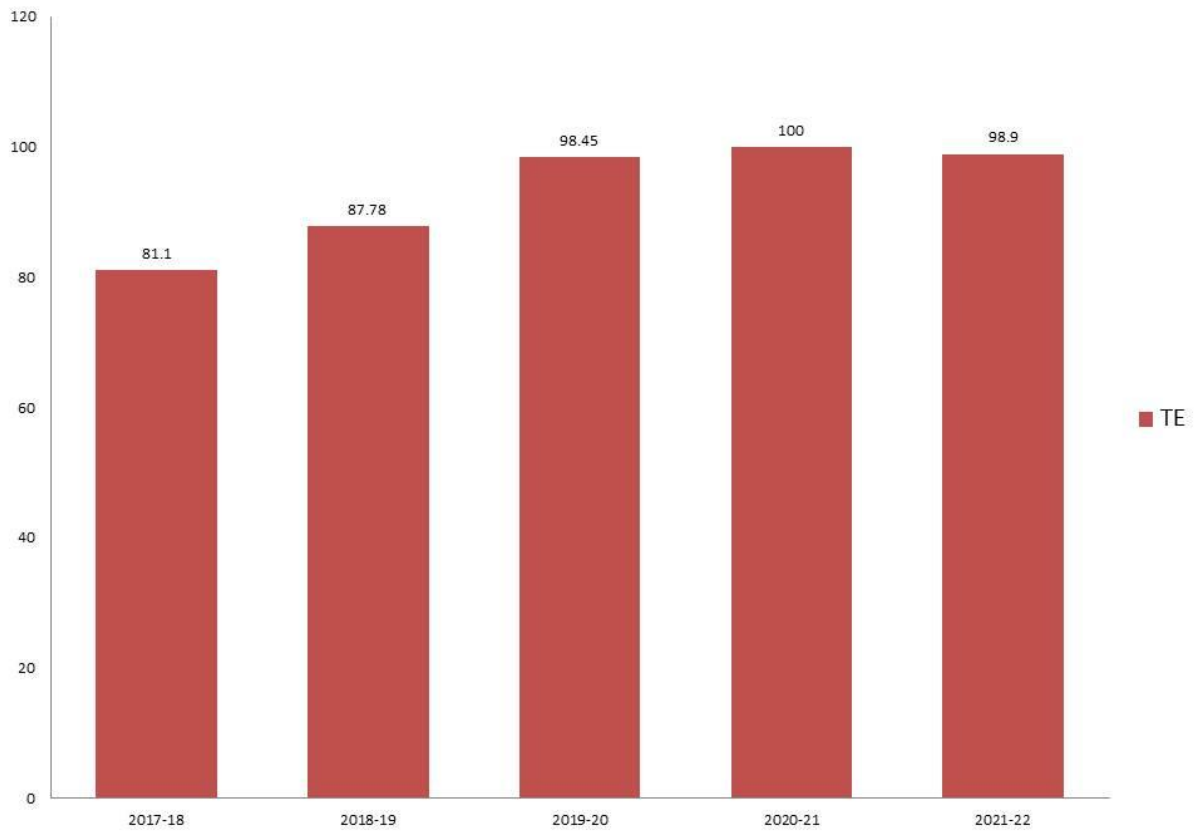

Result of Computer Department

Form Academic Year 2017-18 to A.Y 2021-22

Year	SE	TE	BE
2021-22	95.33%	98.90%	100%
2020-21	100%	100%	100%
2019-20	100%	98.45%	99.35%
2018-19	56%	87.78	100%
2017-18	63.68%	81.1%	98.47%

SPPU Result SE

SPPU Result TE

SPPU Result BE