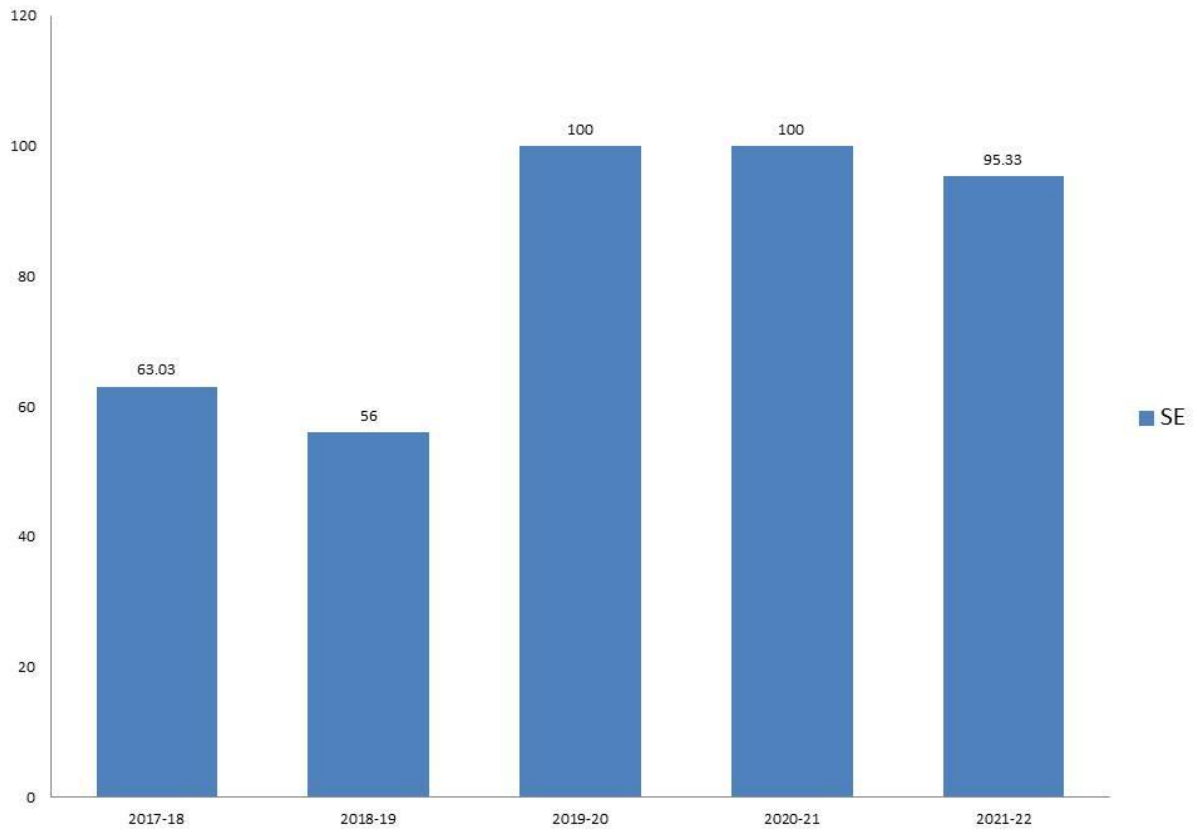

Result of Computer Department

Form Academic Year 2017-18 to A.Y 2021-22

Year	SE	TE	BE
2021-22	95.33%	98.90%	100%
2020-21	100%	100%	100%
2019-20	100%	98.45%	99.35%
2018-19	56%	87.78	100%
2017-18	63.68%	81.1%	98.47%

SPPU Result SE

SPPU Result TE

SPPU Result BE