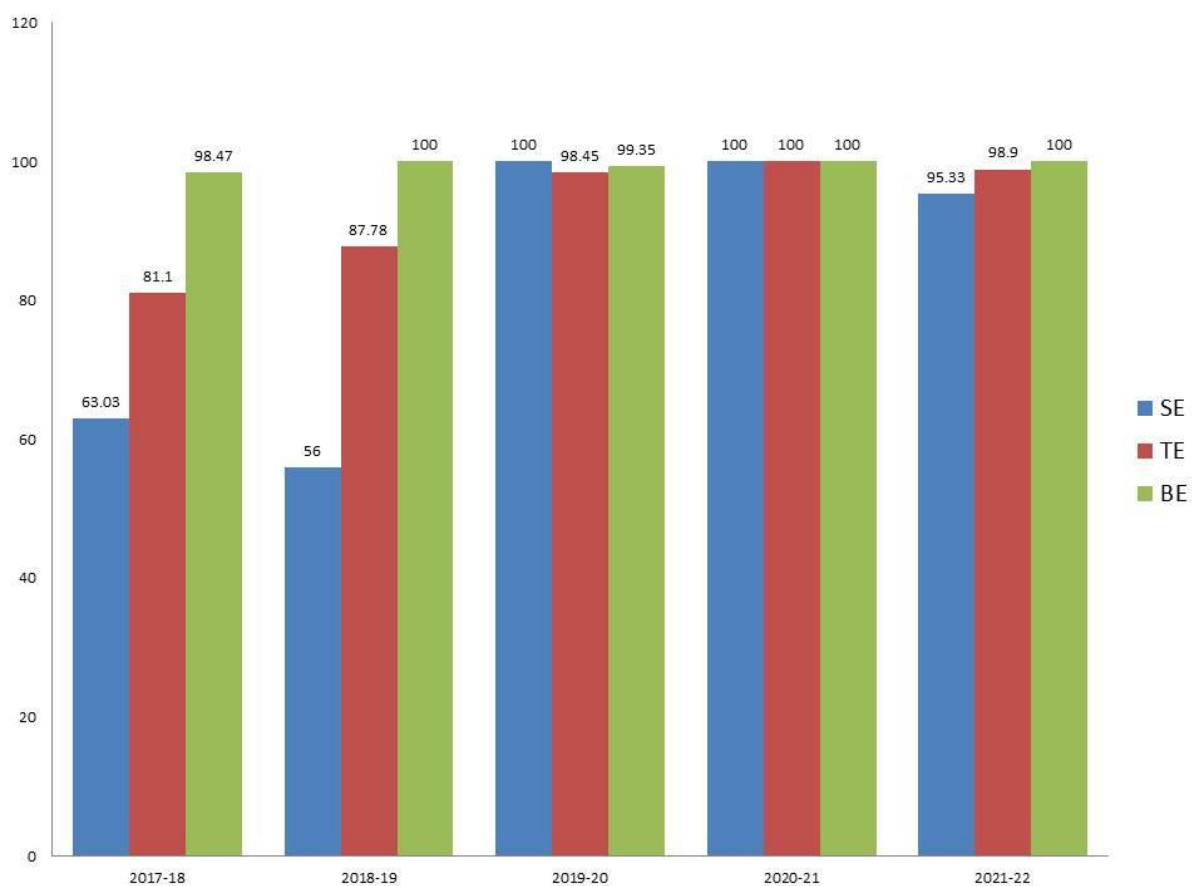

Result of Computer Department

Form Academic Year 2017-18 to A.Y 2021-22

Year	SE	TE	BE
2021-22	95.33%	98.90%	100%
2020-21	100%	100%	100%
2019-20	100%	98.45%	99.35%
2018-19	56%	87.78	100%
2017-18	63.68%	81.1%	98.47%

SPPU Result SE

SPPU Result TE

SPPU Result BE