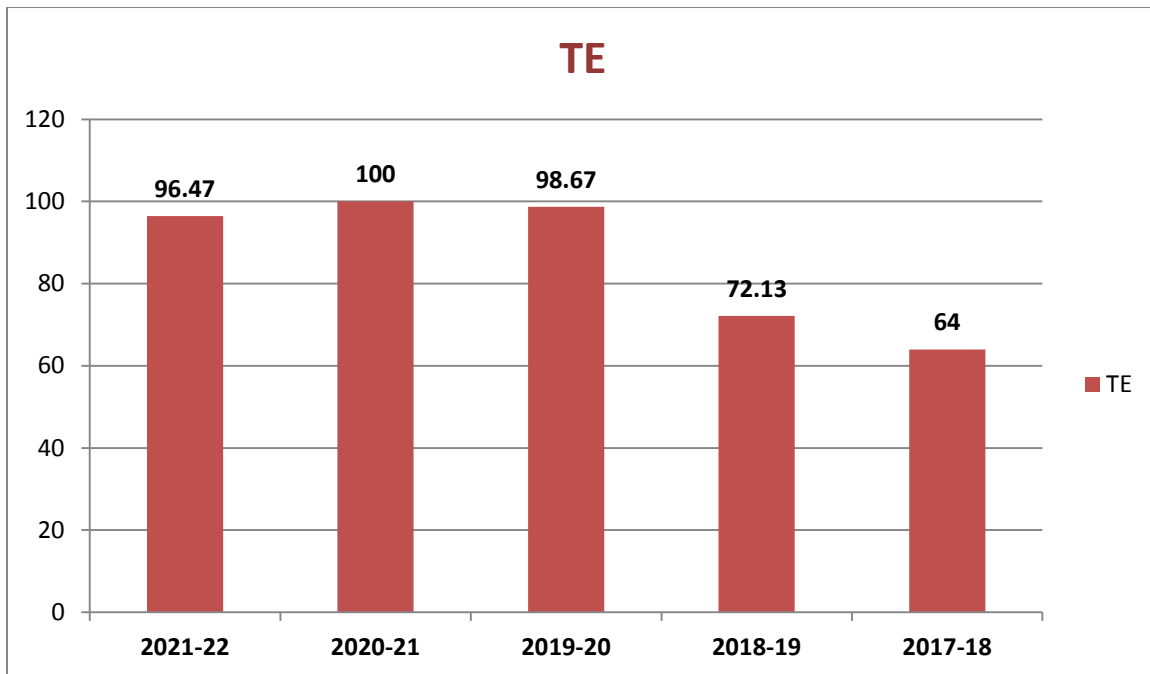

Result of IT Department

Academic Year 2017-18 to 2021-22

Year	SE	TE	BE
2021-22	82.67	96.47	98.67
2020-21	98.83	100	100
2019-20	98.46	98.67	98.59
2018-19	36.62	72.13	96.37
2017-18	36.23	64.00	90.00

SPPU Result SE

SPPU Result TE

SPPU Result BE