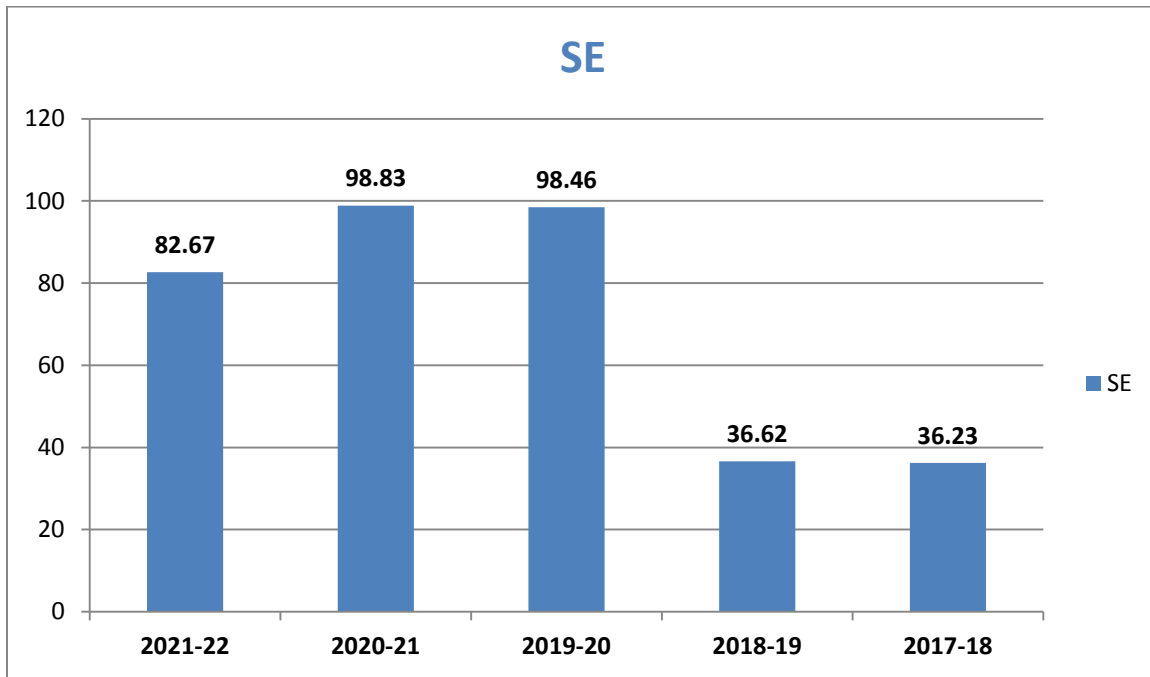

Result of IT Department

Academic Year 2017-18 to 2021-22

Year	SE	TE	BE
2021-22	82.67	96.47	98.67
2020-21	98.83	100	100
2019-20	98.46	98.67	98.59
2018-19	36.62	72.13	96.37
2017-18	36.23	64.00	90.00

SPPU Result SE