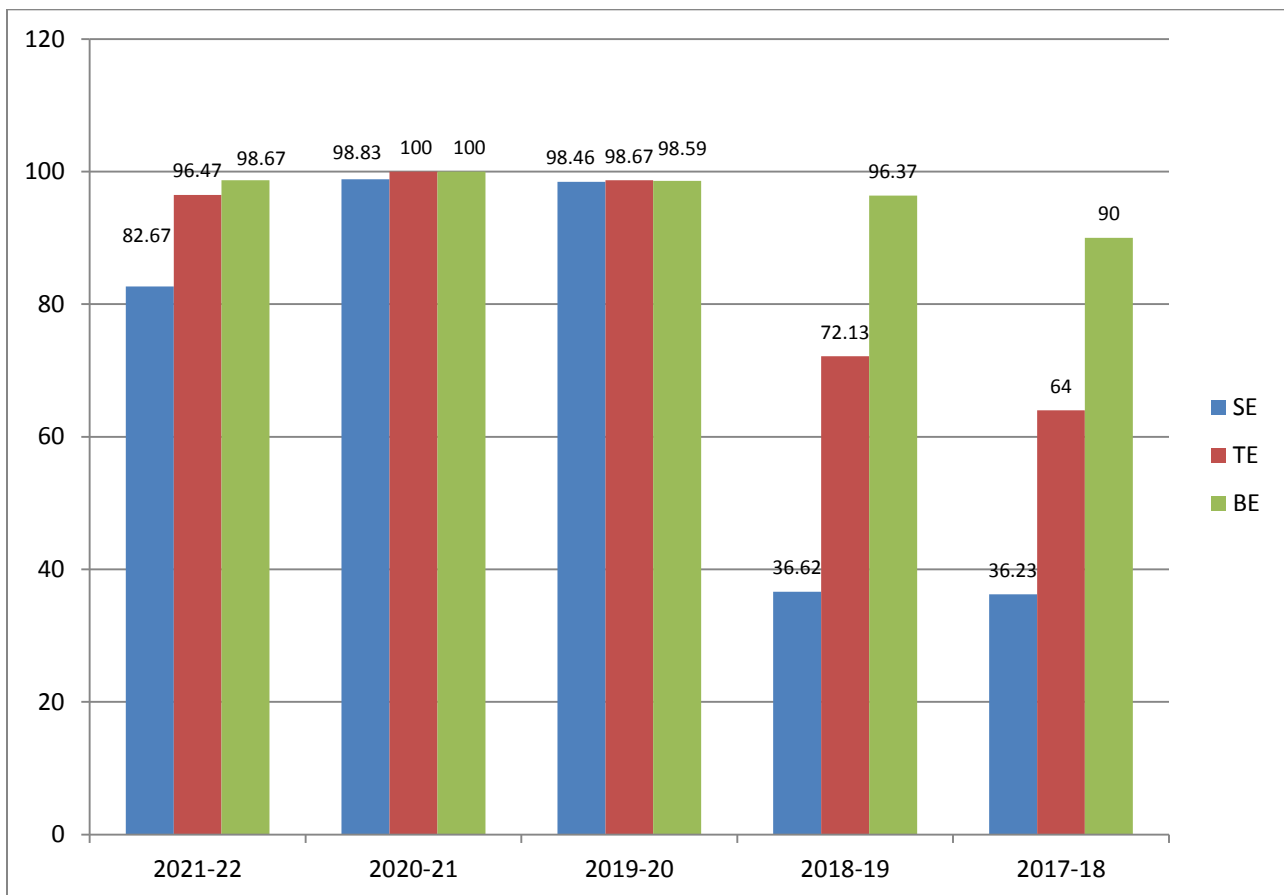

Result of IT Department

Academic Year 2017-18 to 2021-22

Year	SE	TE	BE
2021-22	82.67	96.47	98.67
2020-21	98.83	100	100
2019-20	98.46	98.67	98.59
2018-19	36.62	72.13	96.37
2017-18	36.23	64.00	90.00

SPPU Result SE

SPPU Result TE

SPPU Result BE