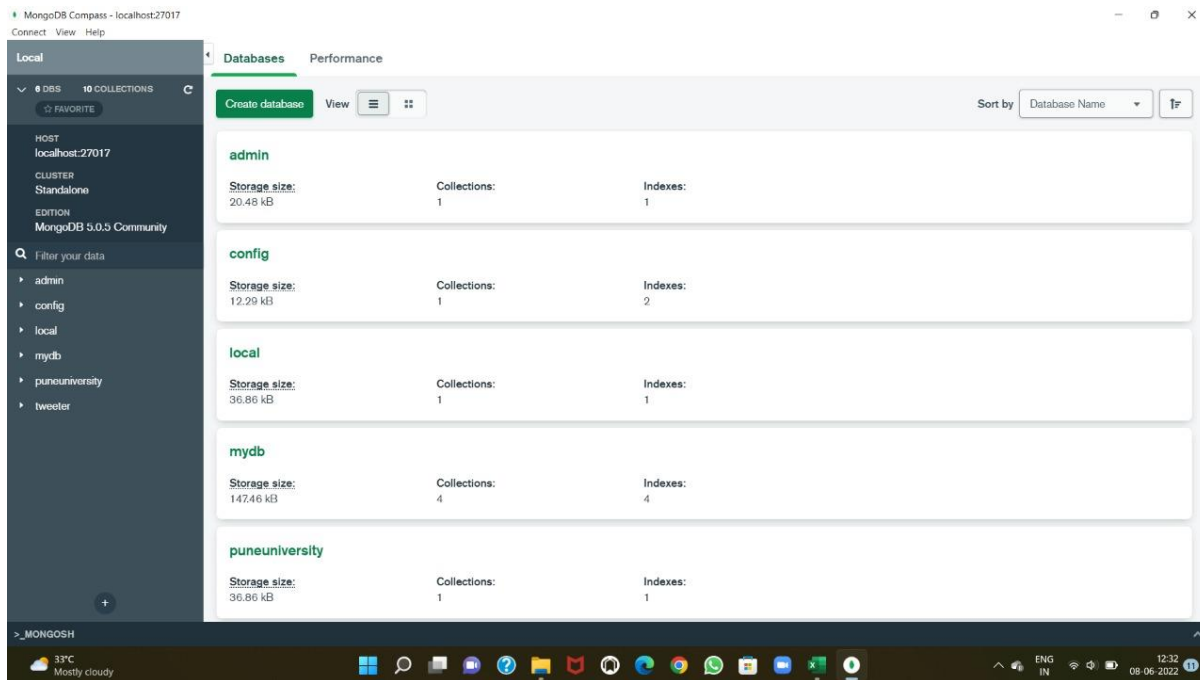

9. MongoDB

Version:5.0.5