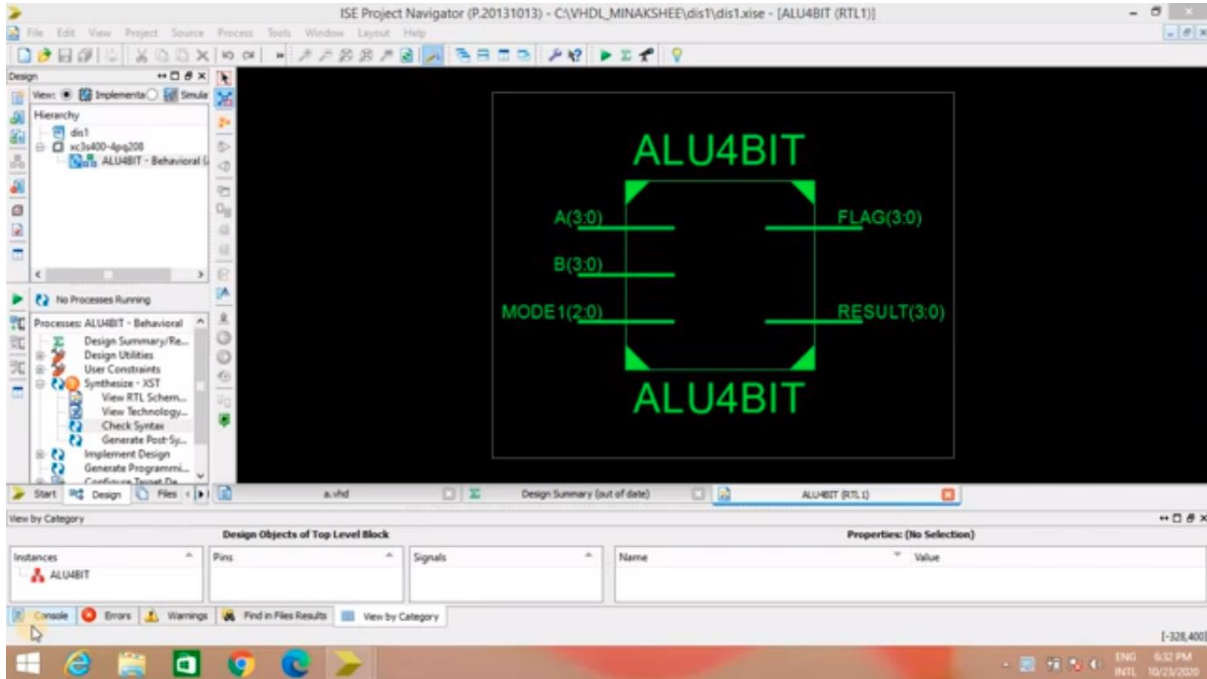

## 1. Xilinx ISE Design Suite 14.7

Version :14.7