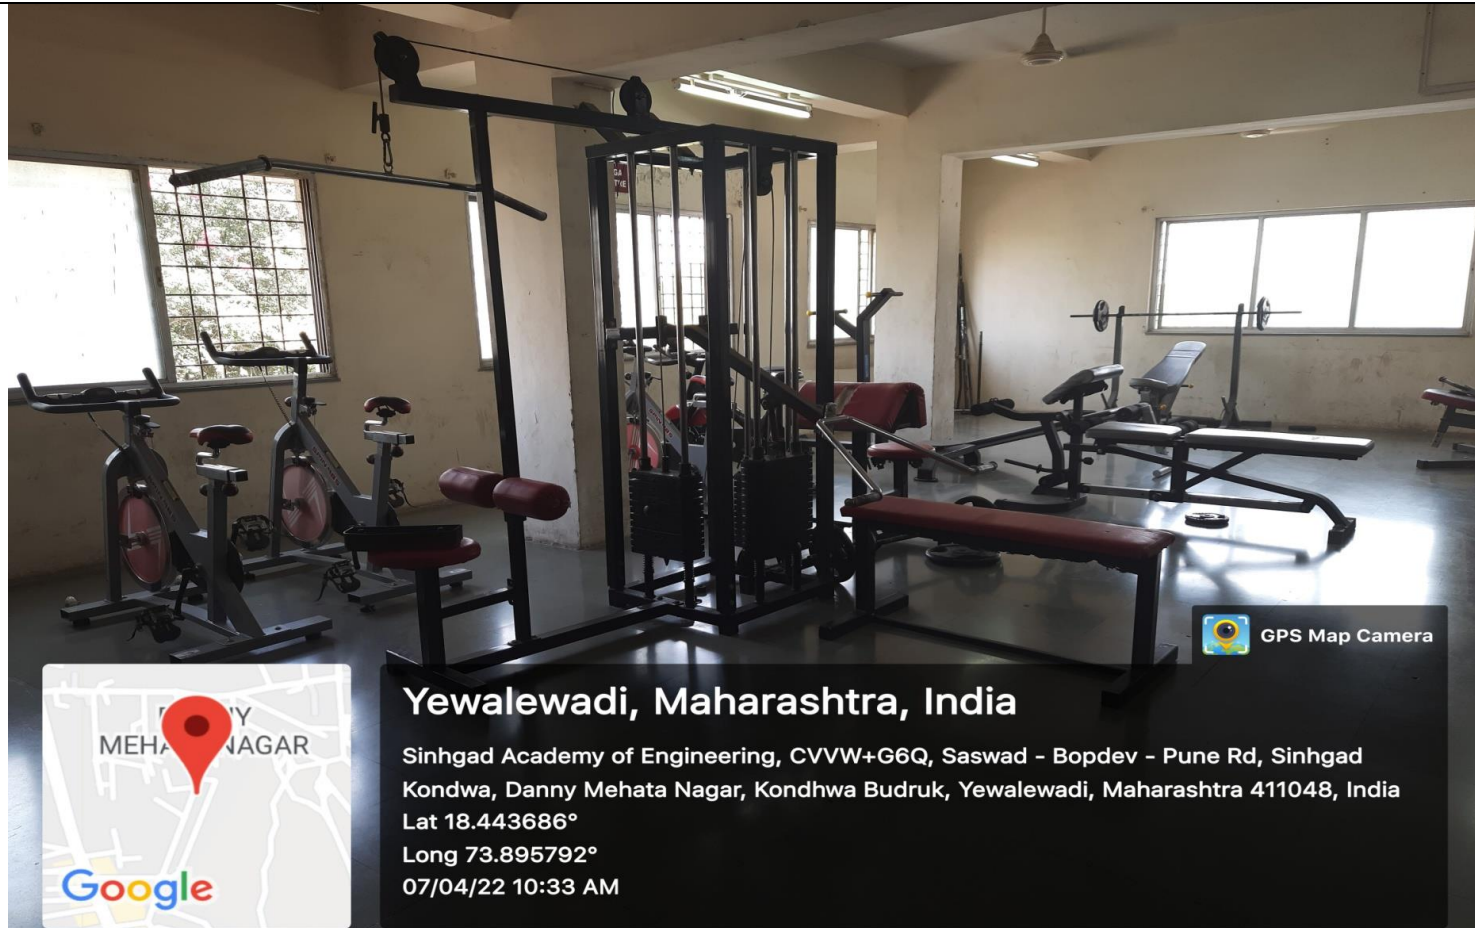

Sinhgad Technical Education Society's
Sinhgad Academy of Engineering

NAAC Accredited With Grade-"A"
S. No. 40, Kondhwa-Saswad Road, Kondhwa (Bk) Pune , 411048

Gymnasium

Yewalewadi, Maharashtra, India

Sinhgad Academy of Engineering, CVVW+G6Q, Saswad - Bopdev - Pune Rd, Sinhgad
Kondwa, Danny Mehata Nagar, Kondhwa Budruk, Yewalewadi, Maharashtra 411048, India
Lat 18.443686°
Long 73.895792°
07/04/22 10:33 AM