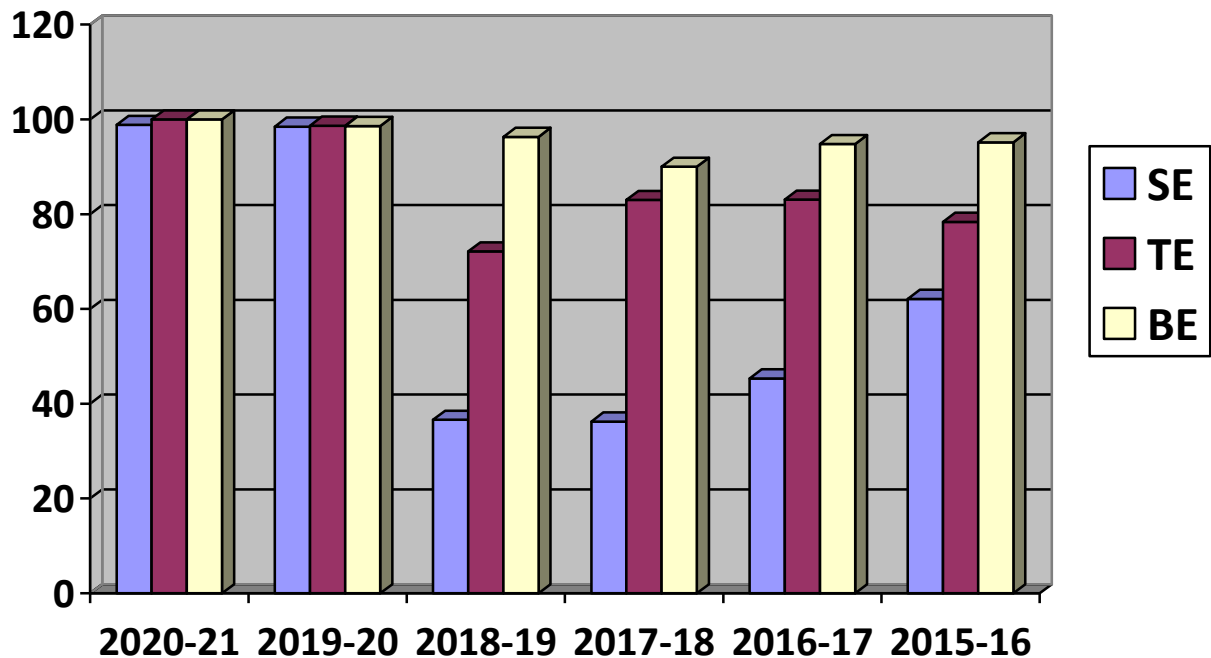

Result of IT Department

Academic Year 2020-21

YEAR	SE	TE	BE
2020-21	98.87	100.00	100.00
2019-20	98.46	98.67	98.59
2018-19	36.62	72.13	96.30
2017-18	36.23	83.00	90.00
2016-17	45.34	83.05	94.81
2015-16	62.12	78.37	95.18

SPPU SE RESULT

SPPU TE RESULT

SPPU BE RESULT