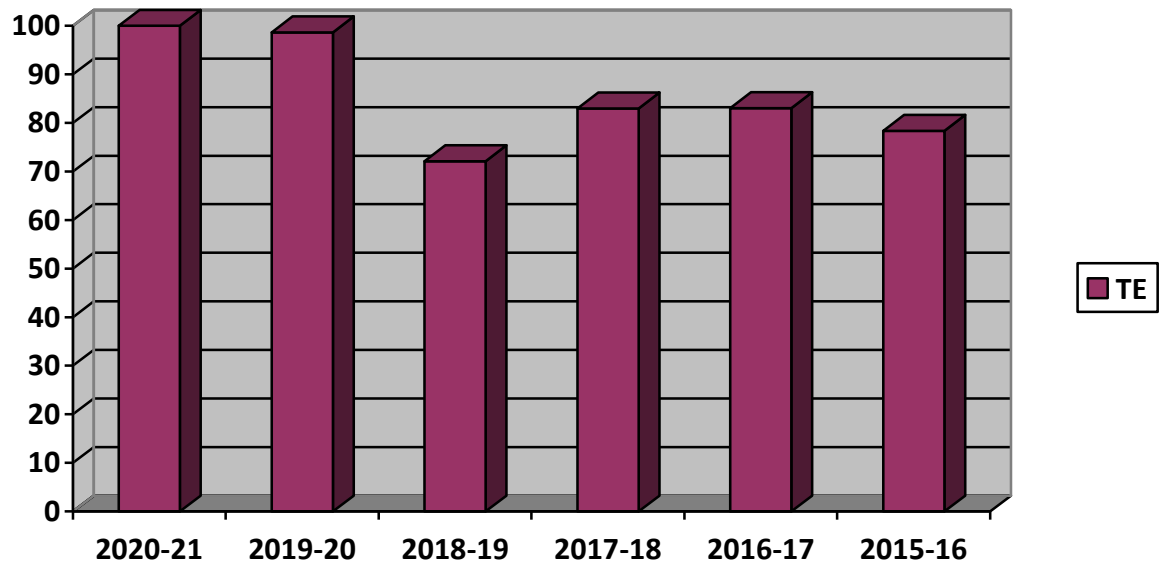

Result of IT Department

Academic Year 2020-21

YEAR	SE	TE	BE
2020-21	98.87	100.00	100.00
2019-20	98.46	98.67	98.59
2018-19	36.62	72.13	96.30
2017-18	36.23	83.00	90.00
2016-17	45.34	83.05	94.81
2015-16	62.12	78.37	95.18

SPPU SE RESULT

SPPU TE RESULT

SPPU BE RESULT