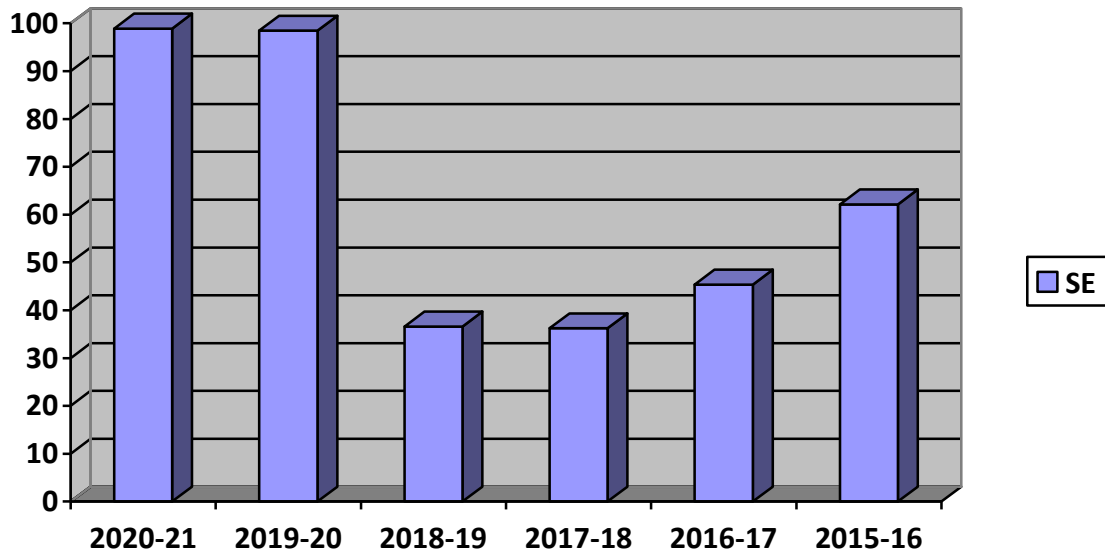

SPPU SE RESULT