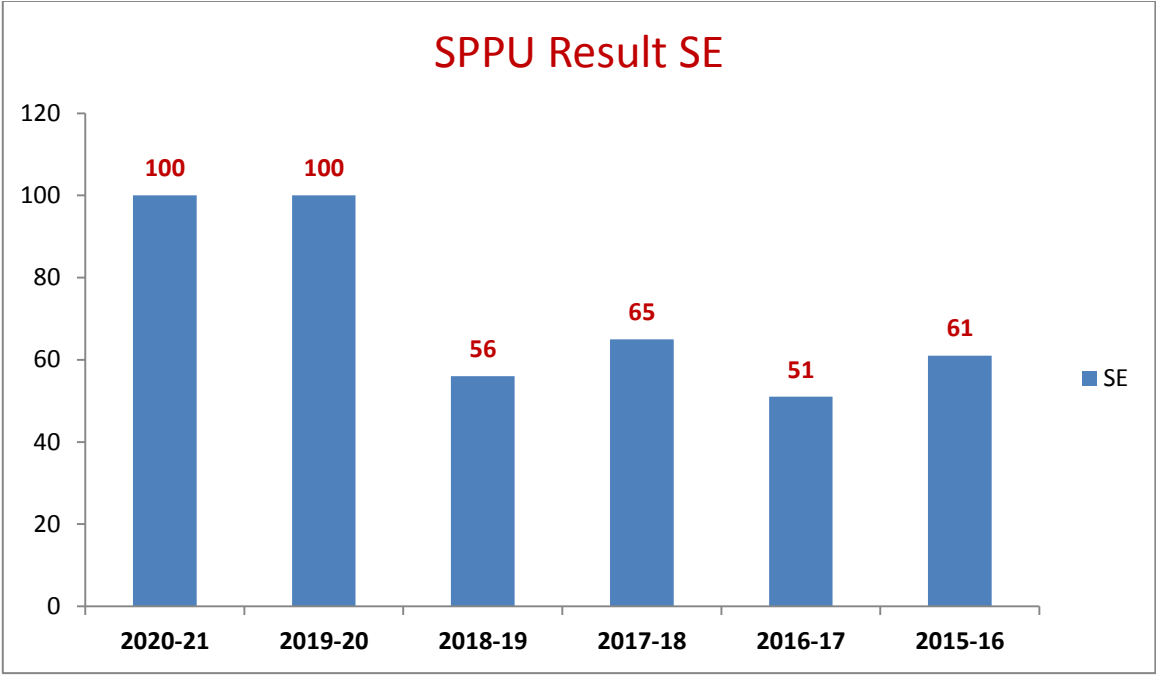

## Result of Computer Department

### Academic Year 2020-21

Year	SE	TE	BE
2020-21	100	100	100
2019-20	100	98.45	99.35
2018-19	56	87.78	100
2017-18	65	81	98
2016-17	51	88	99
2015-16	61	68	98