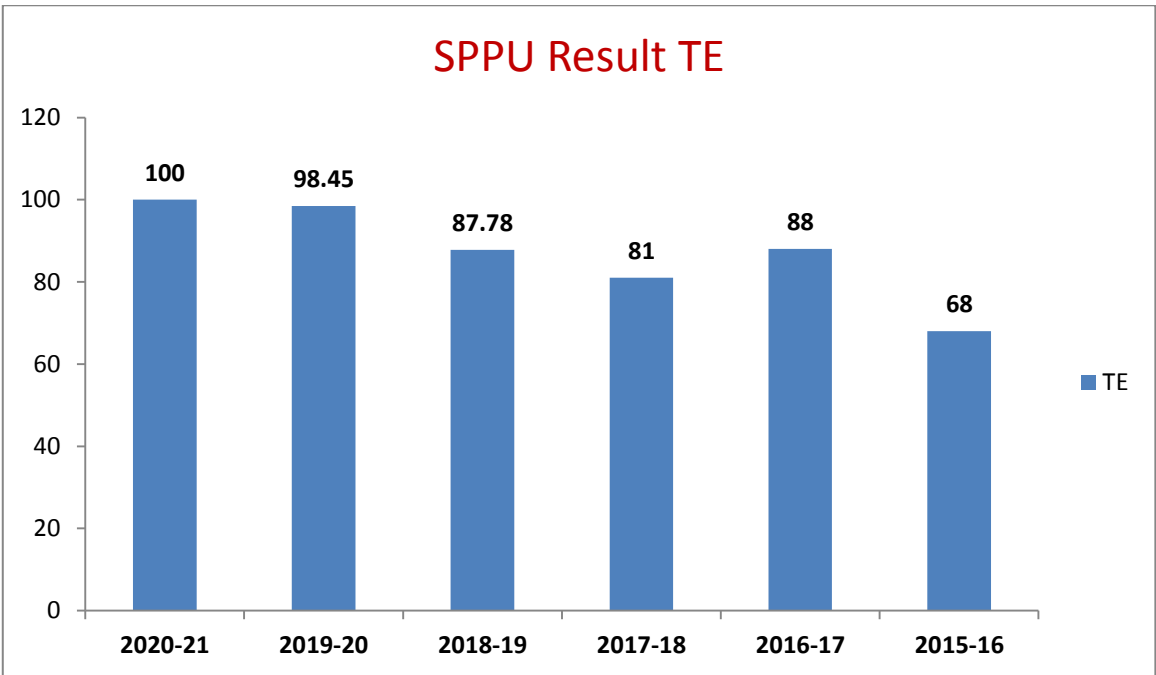

## Result of Computer Department

### Academic Year 2020-21

Year	SE	TE	BE
2020-21	100	100	100
2019-20	100	98.45	99.35
2018-19	56	87.78	100
2017-18	65	81	98
2016-17	51	88	99
2015-16	61	68	98