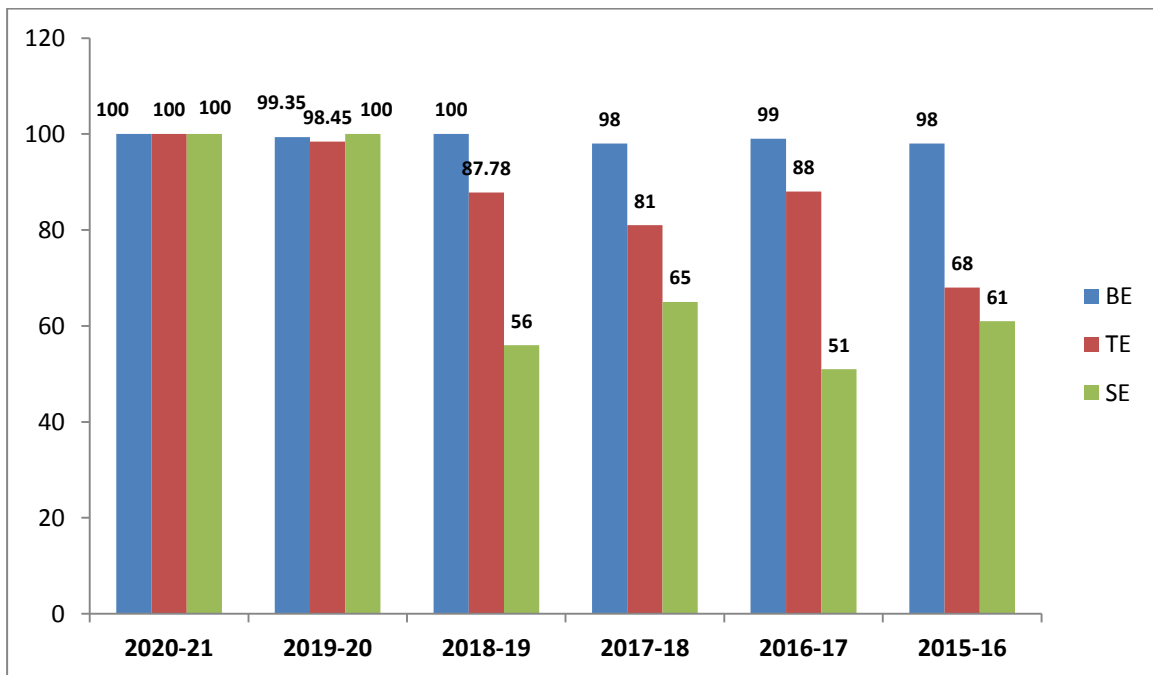

## Result of Computer Department

### Academic Year 2020-21

Year	SE	TE	BE
2020-21	100	100	100
2019-20	100	98.45	99.35
2018-19	56	87.78	100
2017-18	65	81	98
2016-17	51	88	99
2015-16	61	68	98