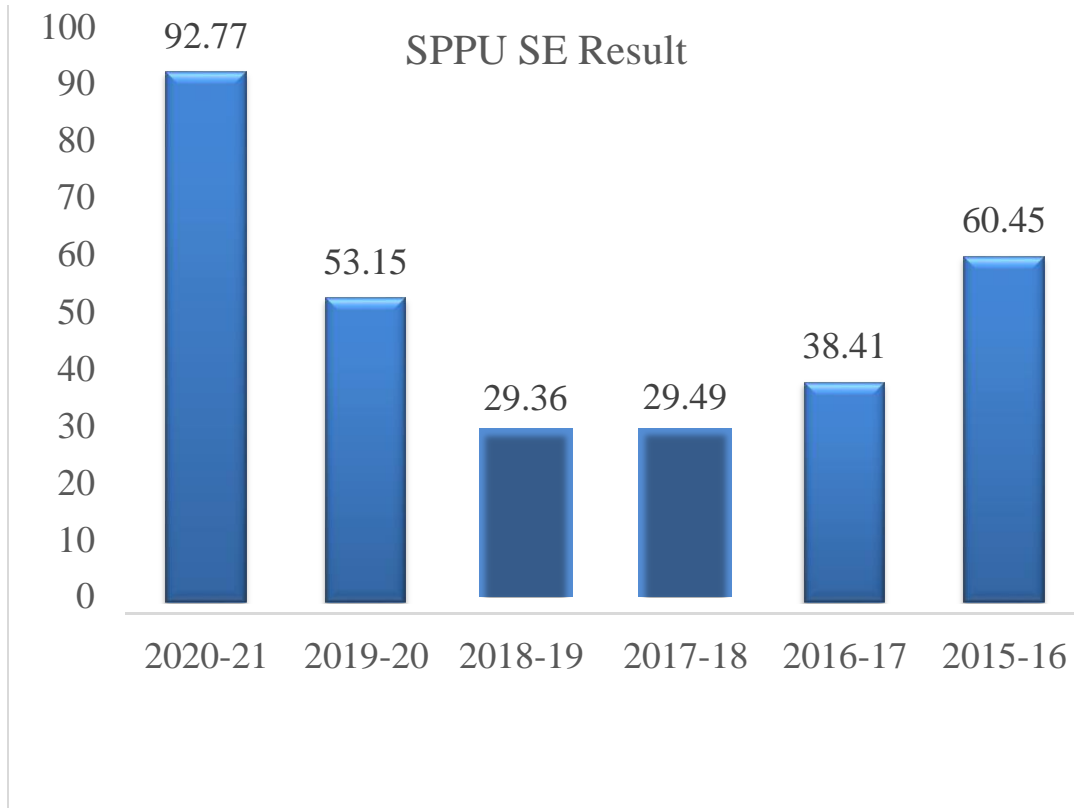

Result of Civil Department

Academic Year 2020-21

Year	SE	TE	BE
2020-21 (Sem II)	92.77	99.35	99.34
2019-20	53.15	53.97	100
2018-19	29.36	62.39	83.58
2017-18	29.49	46.4	93.7
2016-17	38.41	68.82	95
2015-16	60.45	55.15	95.33