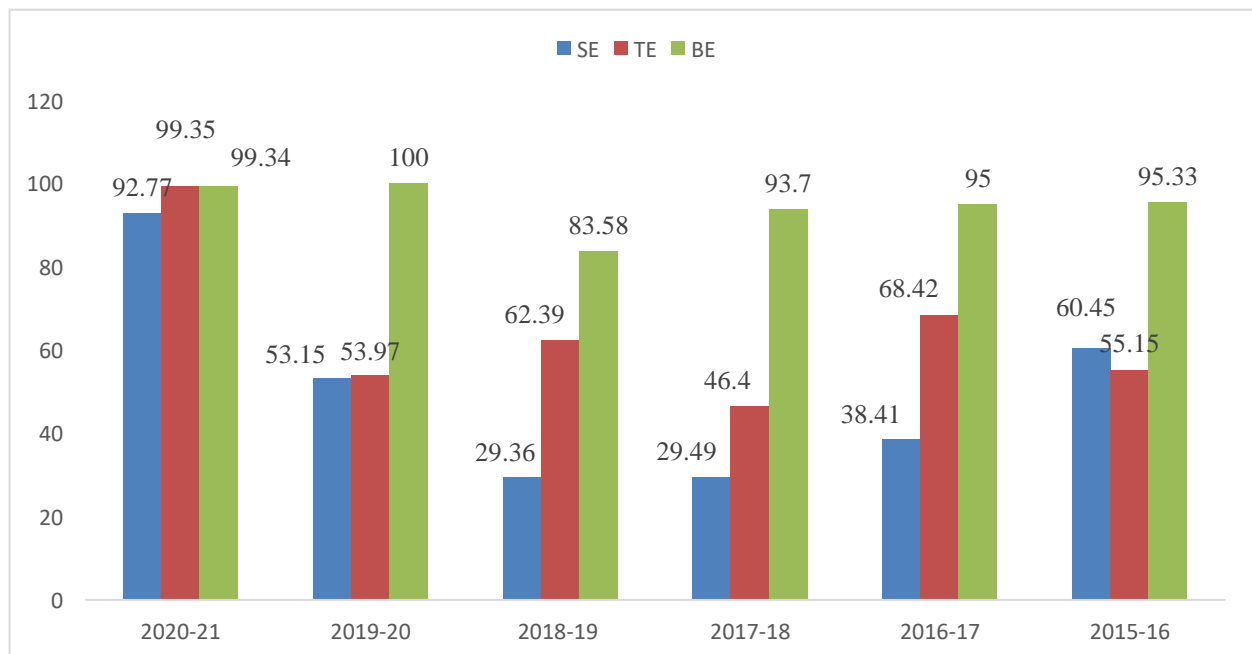

Result of Civil Department

Academic Year 2020-21

Year	SE	TE	BE
2020-21 (Sem II)	92.77	99.35	99.34
2019-20	53.15	53.97	100
2018-19	29.36	62.39	83.58
2017-18	29.49	46.4	93.7
2016-17	38.41	68.82	95
2015-16	60.45	55.15	95.33