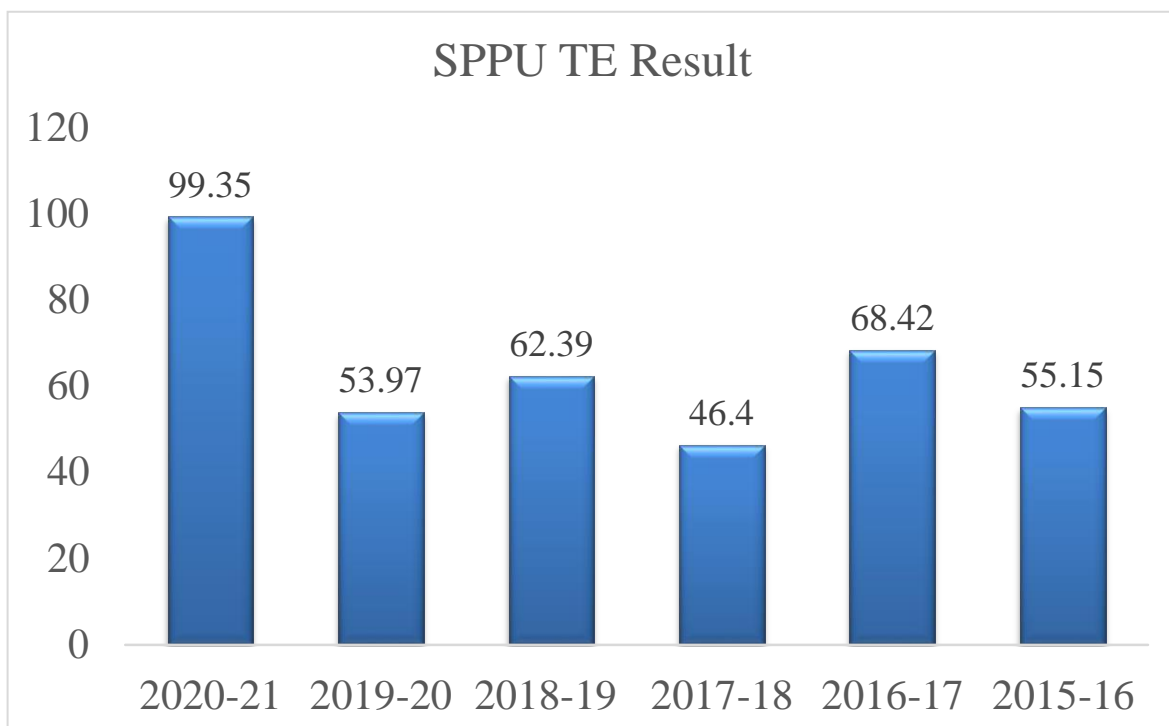

Result of Civil Department

Academic Year 2020-21

Year	SE	TE	BE
2020-21 (Sem II)	92.77	99.35	99.34
2019-20	53.15	53.97	100
2018-19	29.36	62.39	83.58
2017-18	29.49	46.4	93.7
2016-17	38.41	68.82	95
2015-16	60.45	55.15	95.33