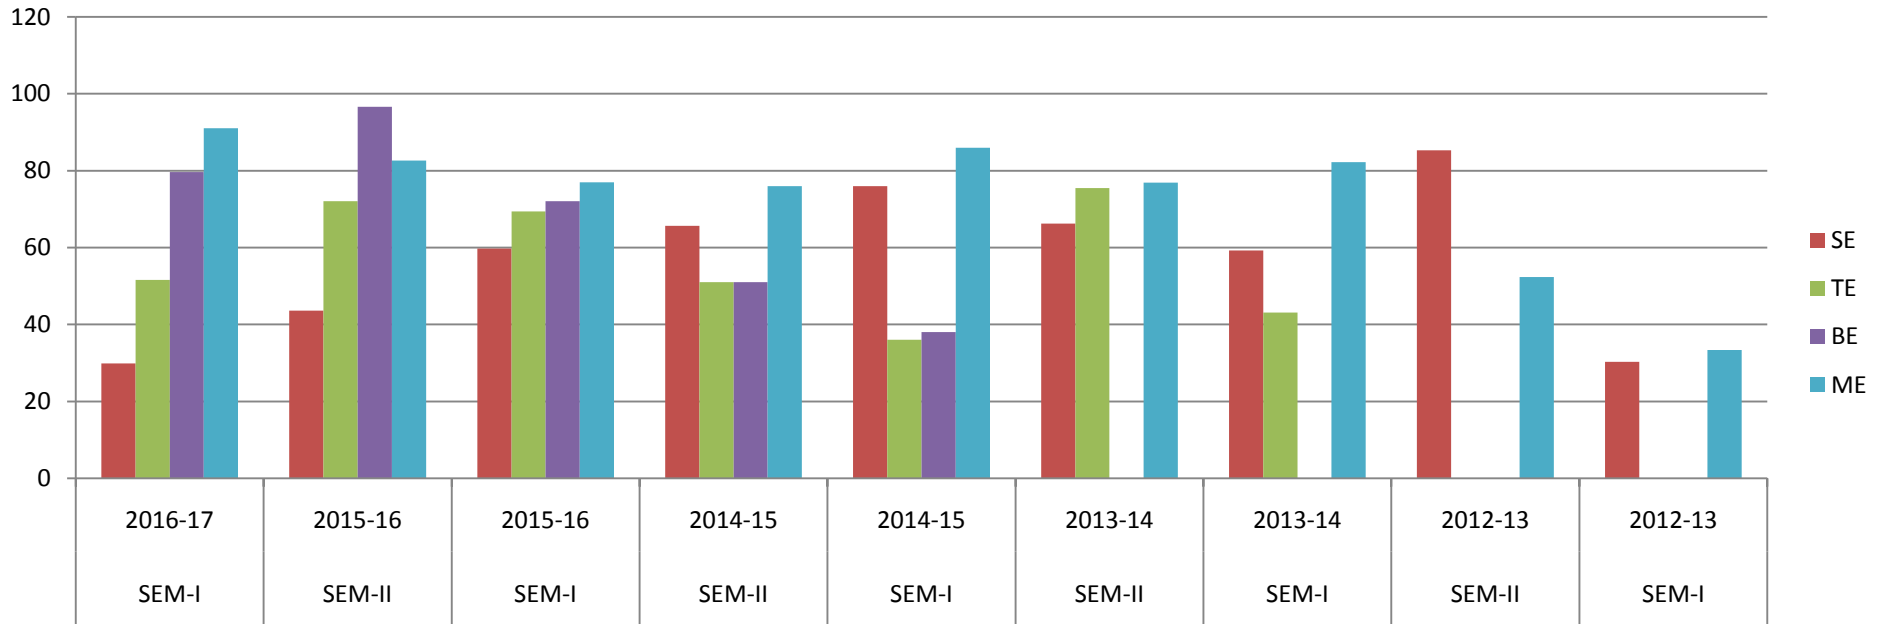

Sinhgad Technical Education Society's
RMD Sinhgad School of Engineering
COMPUTER ENGINEERING DEPARTMENT

Result Analysis

ME Result Analysis

BE Result Analysis

TE Result Analysis

SE Result Analysis