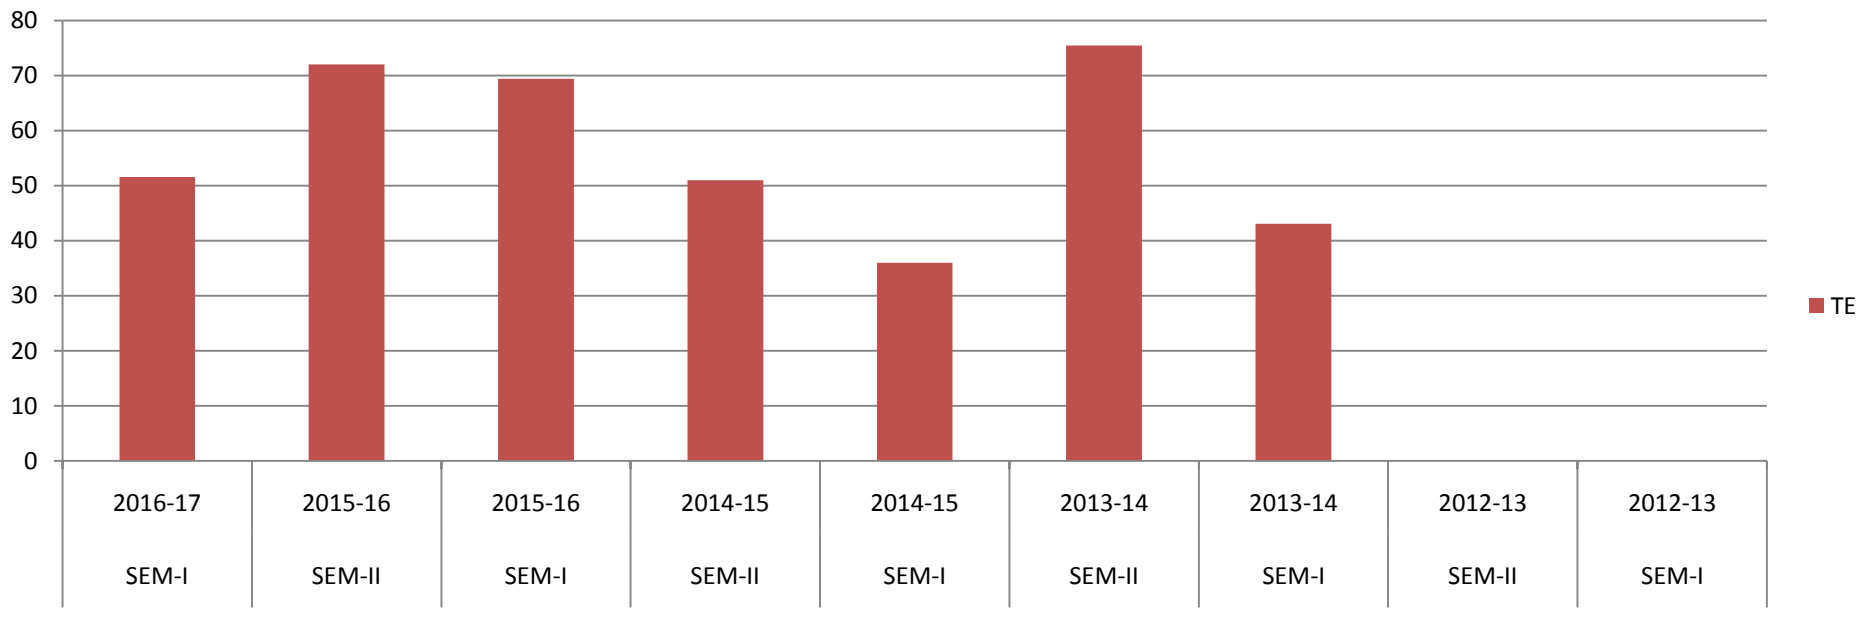

Sinhgad Technical Education Society's
RMD Sinhgad School of Engineering
COMPUTER ENGINEERING DEPARTMENT

Result Analysis

ME Result Analysis

BE Result Analysis

TE Result Analysis

SE Result Analysis