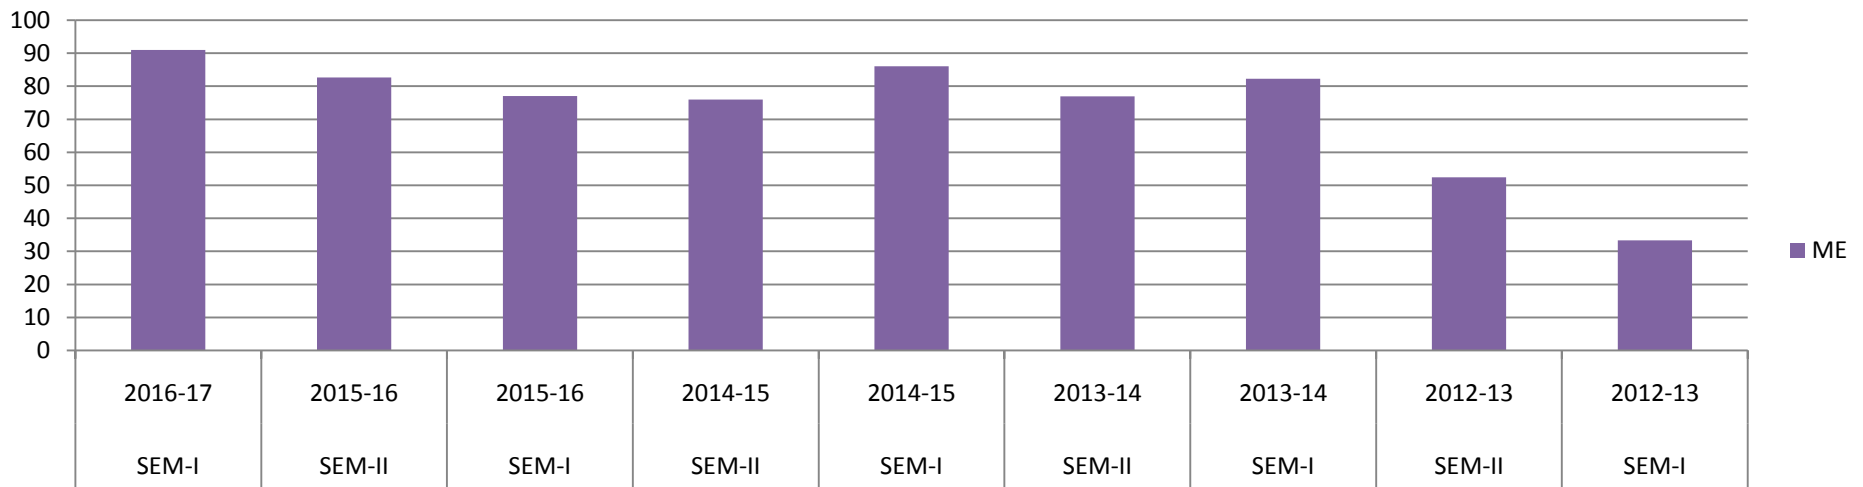

Sinhgad Technical Education Society's
RMD Sinhgad School of Engineering
COMPUTER ENGINEERING DEPARTMENT

Result Analysis

ME Result Analysis

BE Result Analysis

TE Result Analysis

SE Result Analysis