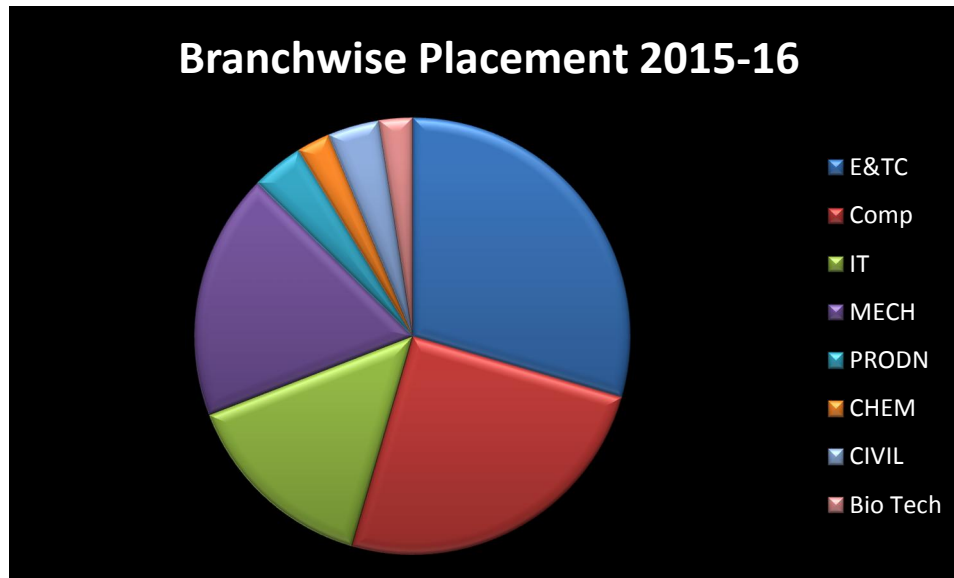

CONTACT DETAILS

Mrs. Savita Sharma Training and Placement Officer

Mail id : savitasharma.scoe@sinhgad.edu

Cell no : 8308816112

Year	Number of Companies visited	Number of students Placed
2015-16	110	451
2014-15	114	368
2013-14	114	225
2012-13	88	298
2011-12	89	333
2010-11	88	340
2009-10	83	282
2008-09	83	269
2007-08	100	319
2006-07	111	276
2005-06	99	257
2004-05	78	217
2003-04	33	129