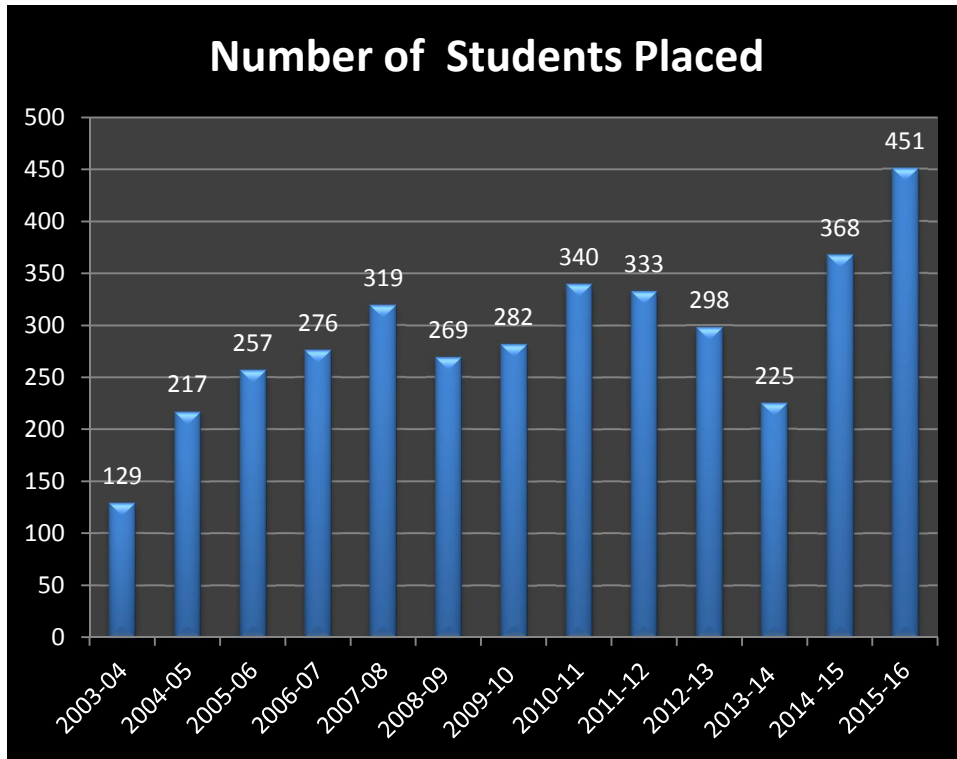

CONTACT DETAILS

Mrs. Savita Sharma Training and Placement Officer

Mail id : savitasharma.scoe@sinhgad.edu

Cell no : 8308816112

Year	Number of Companies visited	Number of students Placed
2015-16	110	451
2014-15	114	368
2013-14	114	225
2012-13	88	298
2011-12	89	333
2010-11	88	340
2009-10	83	282
2008-09	83	269
2007-08	100	319
2006-07	111	276
2005-06	99	257
2004-05	78	217
2003-04	33	129