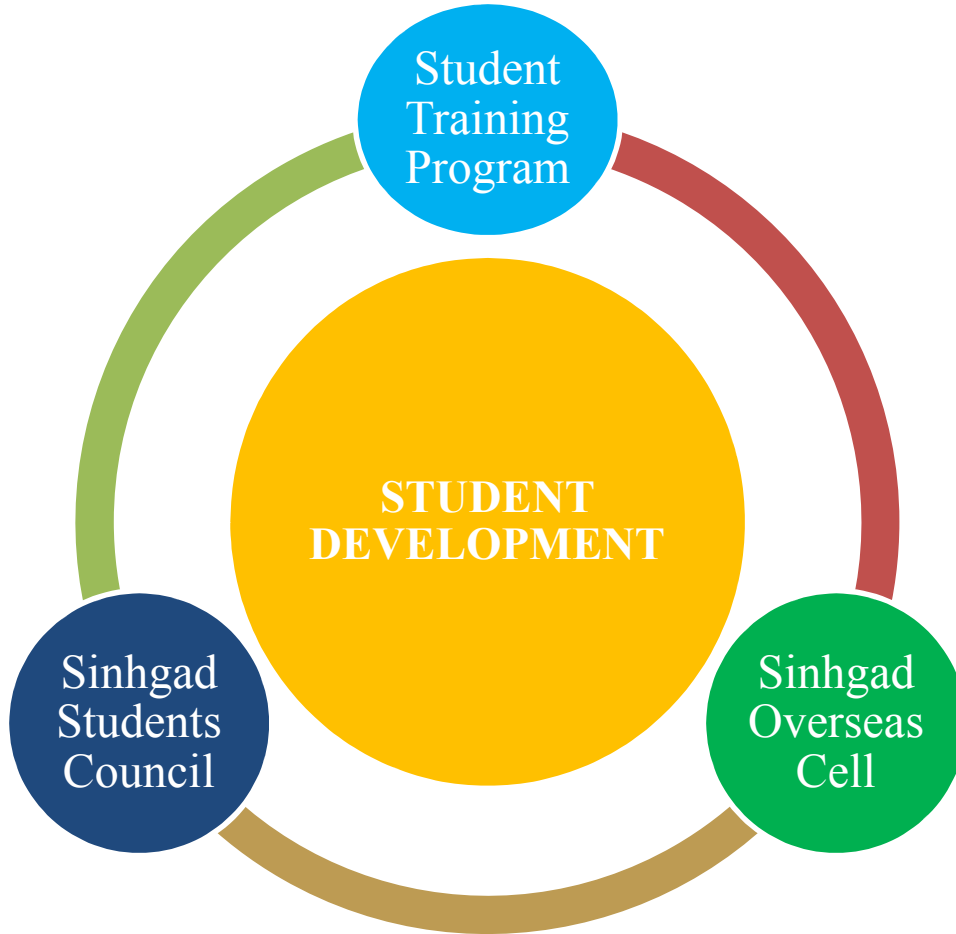

Student Development Initiatives